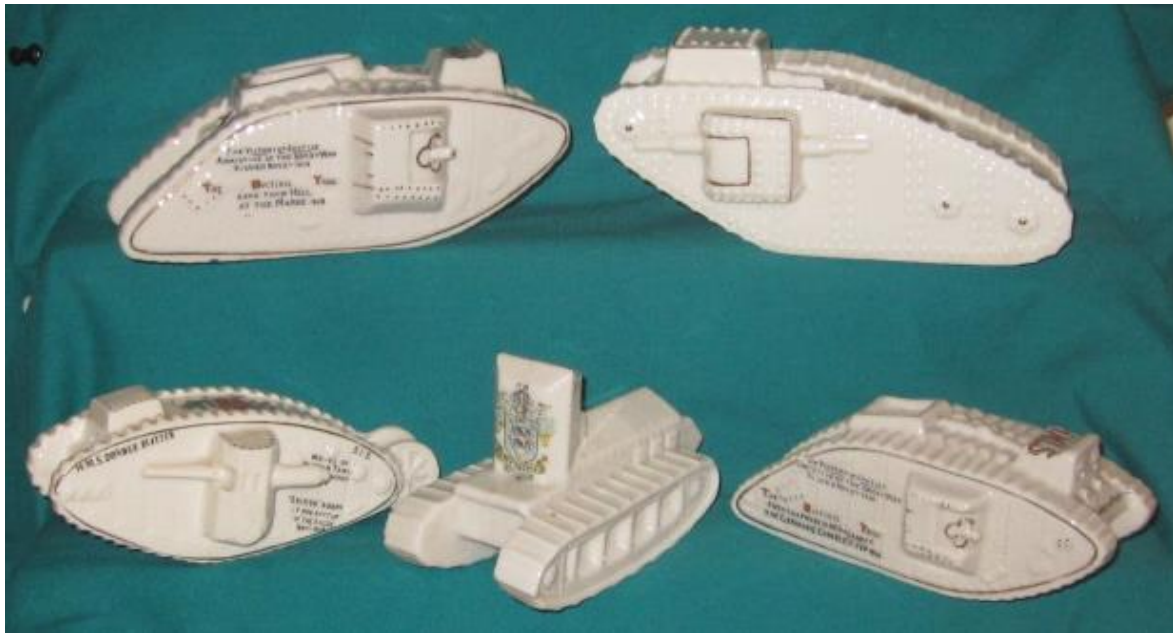

Top Row

19. Carlton China HMLS Tank (moneybox) – 67mm high, 160mm long – EASTBOURNE crest – gilding excellent. £40.
20. Large Arcadian China Tank – 68mm high, 164mm long – GUILDFORD crest – gilding about 98% good. - £40.

Bottom Row

21. Savoy China H.M.S. Donner Blitzten – 58mm high, 138mm long – EASTBOURNE crest – gilding excellent - £40.
22. Grafton China Whippet Tank – 74mm high, 117mm long - BRIGHTON crest – ungilded model – crest faded - £60. (firing flaw to base)
23. Carlton China H.M.L.S Tank– 57mm high, 131mm long - BRIGHTON crest – gilding about 95% good - - - £40.
4. ---